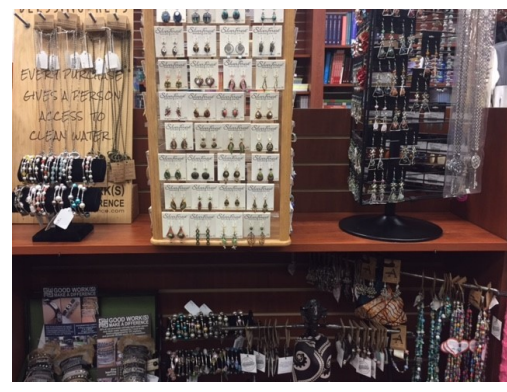

BOGO

1/2 OFF

Buy 1 regular price tee, get 1 at equal or lesser value 1/2 OFF.

LOOK FOR 20% OFF SAVINGS STOREWIDE

Jewelry & Scarves

20% OFF

Regular Price

\$25 for 25%